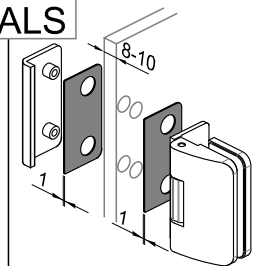

SHOWER BOXES

8560

	<p>6-8-10 GLASS</p>	<p>Tools required</p>	<p>Fittings required</p> <p>3x</p>
--	-------------------------	-----------------------	------------------------------------

-90°

6-8-10
GLASS

Tools required

1

2

SHOWER BOXES

8566

6-8-10

GLASS

Tools required

SEALS

1

2

INNER DOORS

8667

8-10-12
GLASS

Tools required

Fittings required